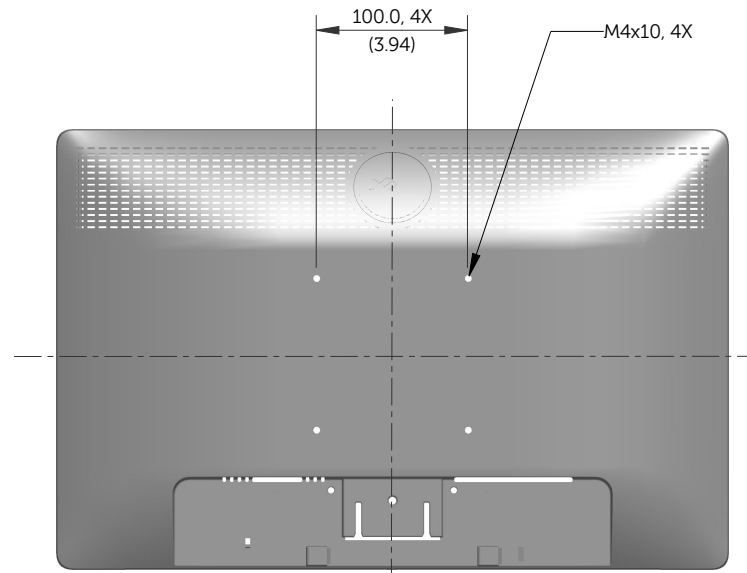

# E1913S Outline Dimensions

Norminal Dimensions  
Unit:mm(inch)

Back view of Monitor without stand

# E1913 Outline Dimensions

Nominal Dimensions  
Unit: mm (inch)

Back view of Monitor without stand

E2213 Outline Dimensions

Nominal Dimensions  
Unit: mm (inch)

Back view of Monitor without stand