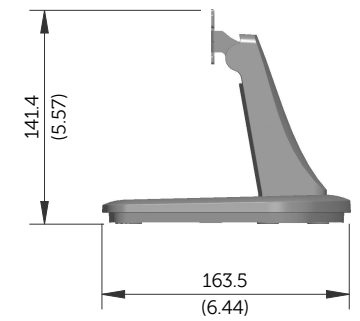

# E1913S Outline Dimensions

Norminal Dimensions  
Unit:mm(inch)

Back view of Monitor without stand

# E1913 Outline Dimensions

Nominal Dimensions  
Unit: mm (inch)

Back view of Monitor without stand

E2213 Outline Dimensions

Nominal Dimensions  
Unit: mm (inch)

Back view of Monitor without stand