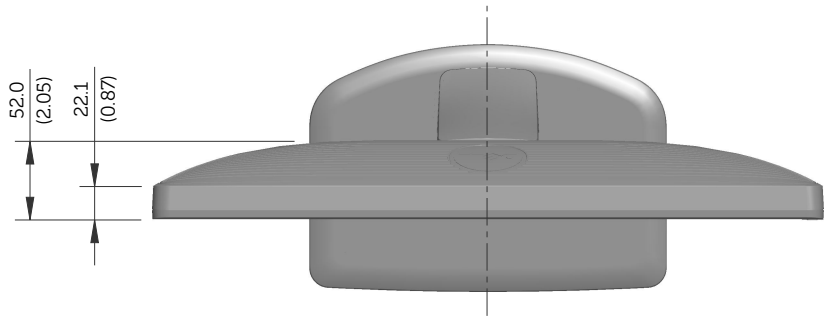

# E1913S Outline Dimensions

Norminal Dimensions  
Unit:mm(inch)

Back view of Monitor without stand

# E1913 Outline Dimensions

Nominal Dimensions  
Unit: mm (inch)

Back view of Monitor without stand

E2213 Outline Dimensions

Nominal Dimensions  
Unit: mm (inch)

Back view of Monitor without stand