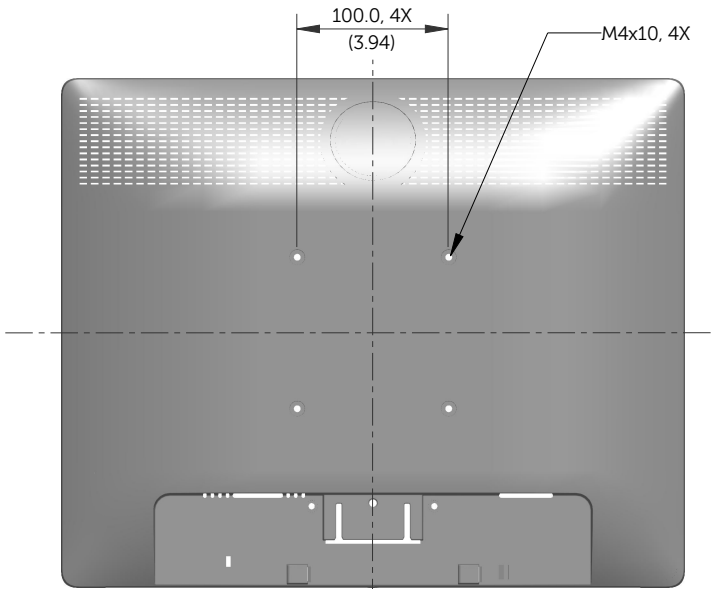

# E1913S Outline Dimensions

Norminal Dimensions  
Unit:mm(inch)

Back view of Monitor without stand

# E1913 Outline Dimensions

Nominal Dimensions  
Unit: mm (inch)

Back view of Monitor without stand

E2213 Outline Dimensions

Nominal Dimensions  
Unit: mm (inch)

Back view of Monitor without stand