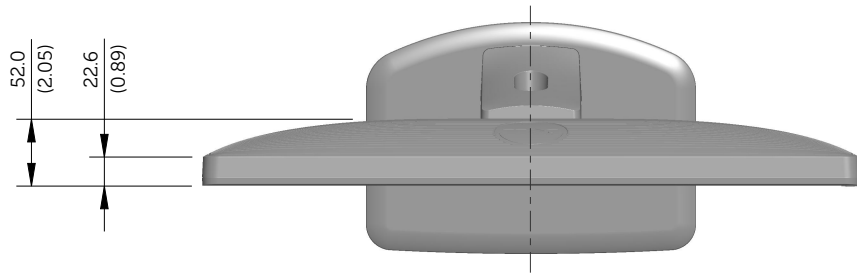

# E1913S Outline Dimensions

Norminal Dimensions  
Unit:mm(inch)

Back view of Monitor without stand

# E1913 Outline Dimensions

Nominal Dimensions  
Unit: mm (inch)

Back view of Monitor without stand

E2213 Outline Dimensions

Nominal Dimensions  
Unit: mm (inch)

Back view of Monitor without stand