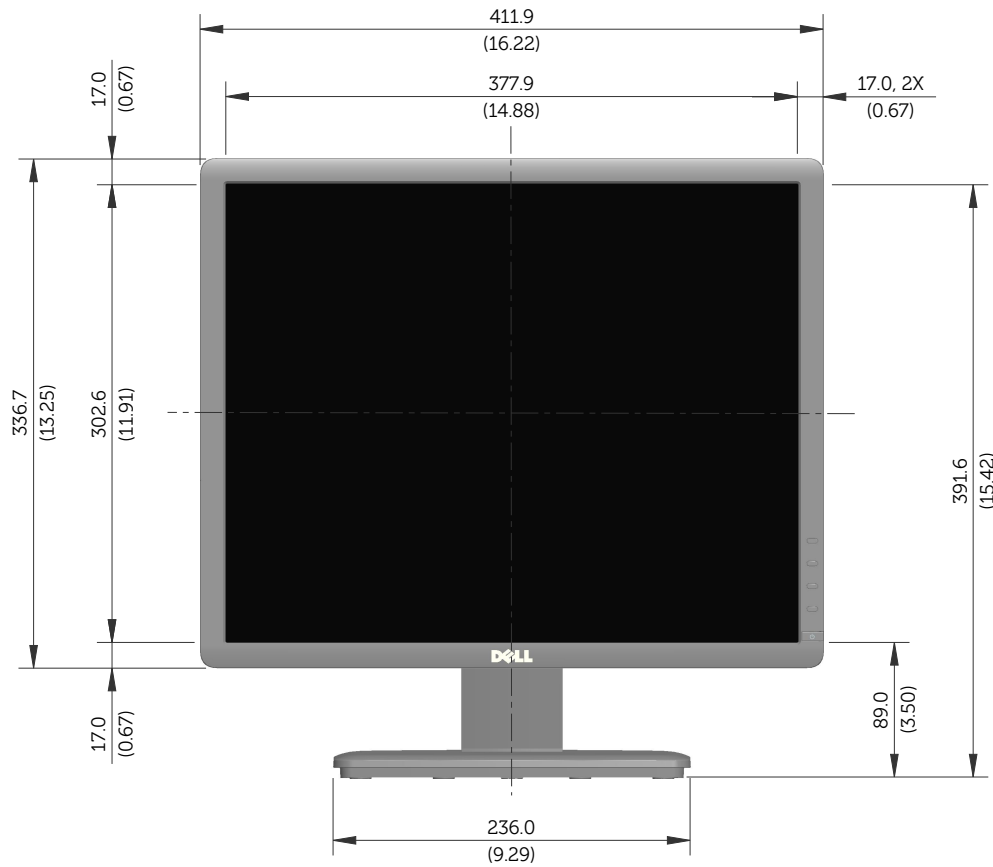

# E1913S Outline Dimensions

Norminal Dimensions  
Unit:mm(inch)

Back view of Monitor without stand

# E1913 Outline Dimensions

Nominal Dimensions  
Unit: mm (inch)

Back view of Monitor without stand

E2213 Outline Dimensions

Nominal Dimensions  
Unit: mm (inch)

Back view of Monitor without stand