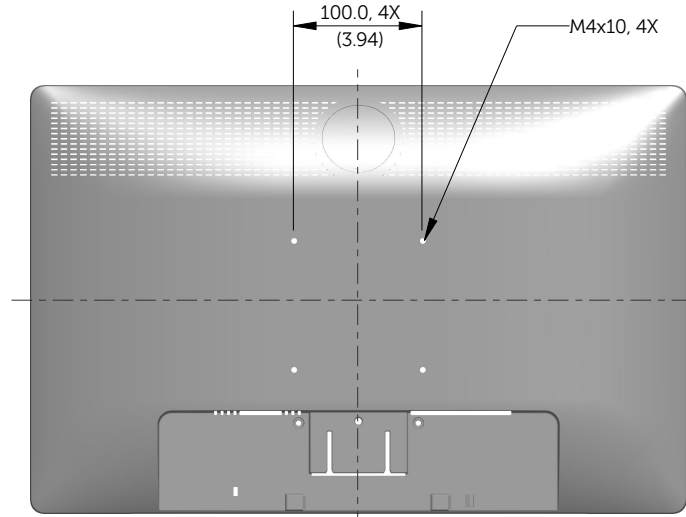

# E1913S Outline Dimensions

Norminal Dimensions  
Unit:mm(inch)

Back view of Monitor without stand

# E1913 Outline Dimensions

Nominal Dimensions  
Unit: mm (inch)

Back view of Monitor without stand

E2213 Outline Dimensions

Nominal Dimensions  
Unit: mm (inch)

Back view of Monitor without stand