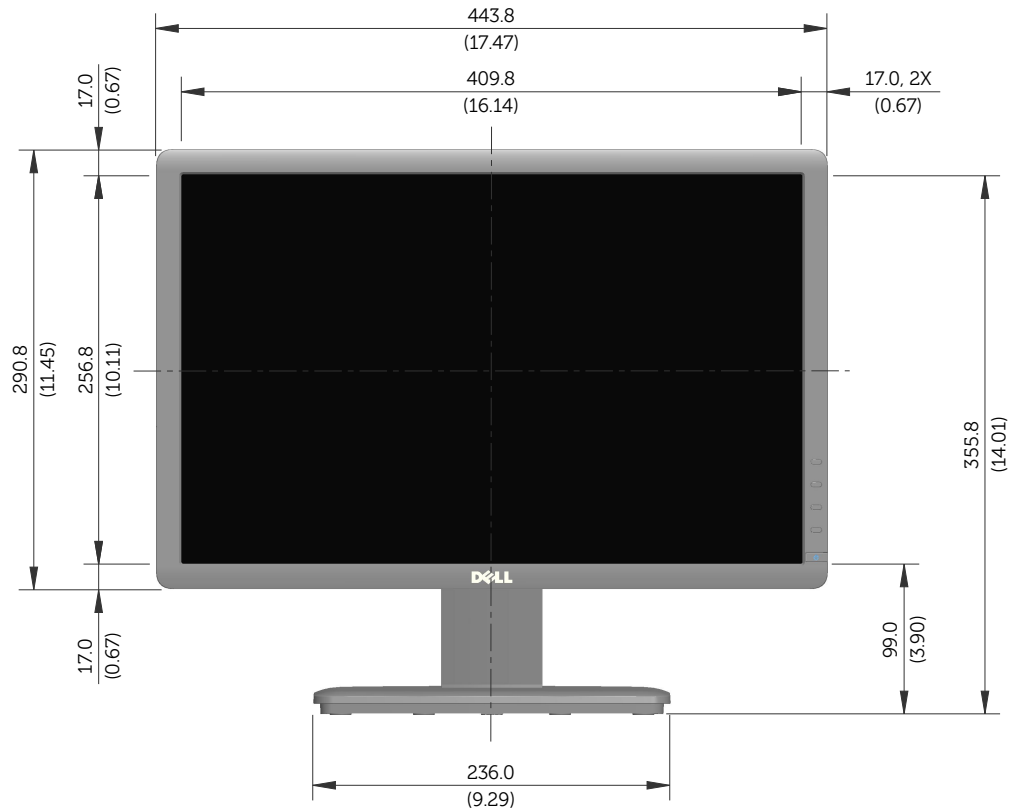

# E1913S Outline Dimensions

Norminal Dimensions  
Unit:mm(inch)

Back view of Monitor without stand

# E1913 Outline Dimensions

Nominal Dimensions  
Unit: mm (inch)

Back view of Monitor without stand

E2213 Outline Dimensions

Nominal Dimensions  
Unit: mm (inch)

Back view of Monitor without stand