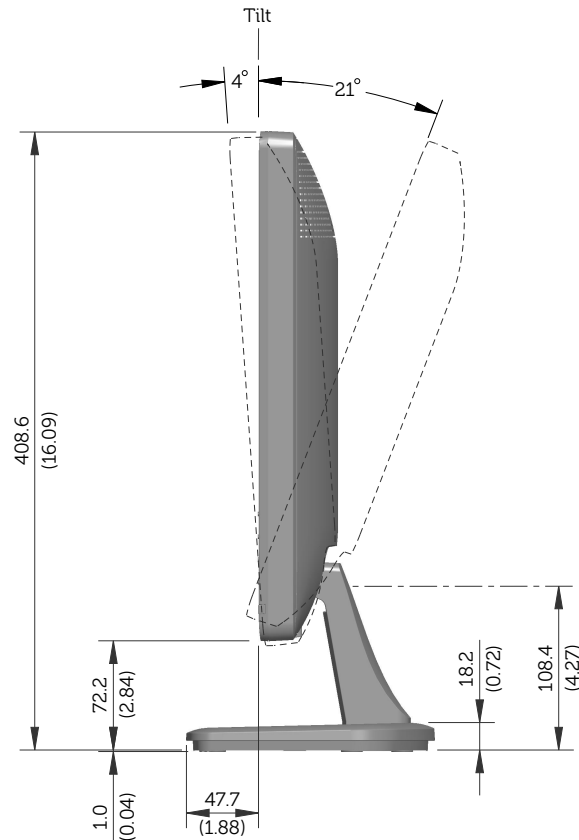

# E1913S Outline Dimensions

Norminal Dimensions  
Unit:mm(inch)

Back view of Monitor without stand

# E1913 Outline Dimensions

Nominal Dimensions  
Unit: mm (inch)

Back view of Monitor without stand

E2213 Outline Dimensions

Nominal Dimensions  
Unit: mm (inch)

Back view of Monitor without stand